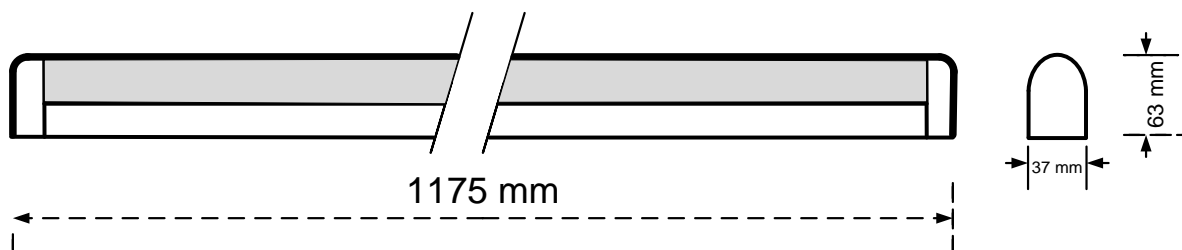

CYFELCO MIRROR LIGHT 1X28W

PRODUCT DATA

804-070

General Information

Order Code	804-070
Product Description	CYFELCO MIRRORL 1X28W
Application	Store shelves, kitchens, bathrooms, restaurants, vessel cabins, hotel rooms, waiting rooms.
Installation	Ceiling, Wall Surface Mounted Luminaire
Luminaire type	Mirror Light for T5 Lamps
Light Source	T5 Fluorescent Tube
Number of light sources	1 pc (not included)
Gear	Vossloh-Schwabe Electronic Ballast (HF)
Dimming	Not Dimmable
Standards	2014/30/EU Electromagnetic Compatibility Directive 2014/35/EU Low Voltage Directive
CE mark	Yes
Warranty	X years

Electrical Data

Lamp Power	28 W
Input voltage	220-240 V
Input Frequency	50-60 Hz
Protection class	Class I

Mechanical Characteristics

Housing Material	Sheet steel 0,5mm
Surface Finish	White powder coating (RAL 9003)
Optical Cover	Matt PMMA
Ingress protection code	IP 40
Mechanical impact protection code	IK03
Dimensions LxWxH	1175x37x63 mm

Logistics

Packing	1 pc per resistant carton
Net weight	xx kg
Gross weight	xx kg
Volume	Xx m ³

Dimensional Drawing

ELMASCO INDUSTRIES S.A.

Head Office : 44 K. Palama, 14343 N. Chalkidona, Athens, Greece
Production Plant : Ag. Adrianos, 21100 Nafplio, Greece
Email: elmasco@elmasco.eu